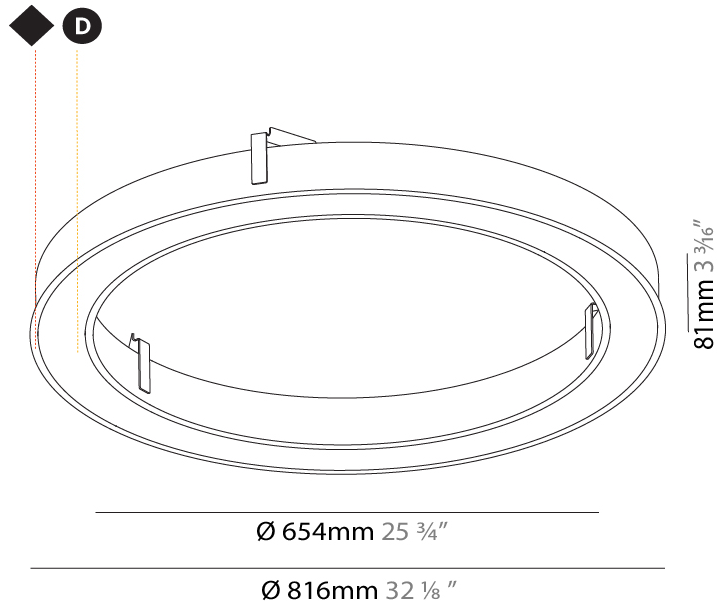

GENERAL

Series: Glorious
Subseries: Glorious Slim
Brand: Prolight
Division: Architectural
Mounting Type: Recessed
Mounting Location: Ceiling
Subcategory: Ambient

PHYSICAL

Shape: Round
Diameter (mm): 816
Diameter (in): 32 1/8
Height (mm): 81
Height (in): 3 3/16
Min. Recessing Depth (mm): 120
Min. Recessing Depth (in): 4 3/4
Light Distribution: Direct
Weight (kg): 6.755
Weight (lbs): 14.89
Diffuser: PMMA - Opal or Micro-Prism
Fixture Finish: SSR / BKV / CWI / CRY / HAB / LAG / UFT / ITA / RUA / RUR / MIC / FTG / MYG / TWT / LOD / PUS / FRO / FUP / KIA / POP / BLS / SPG / MEY / GOH / GUM / CHC / COM / ABZ / JAG / OBR / MOS / ROR
Fixture Material: Aluminum
Cut-out Measurements: 807mm / 31 3/4" x 663mm / 26 1/8"

ELECTRICAL

Lamp Type: LED (Zhaga Standard)
Input Wattage (W): 56
Total Output Wattage (W): 48
Dimming: Tri-Mode (Non-Dimming and Phase Dimming (120Vac only) and 0-10V Dimming)
Driver Included: Yes
Driver Location: Integrated
Driver Type: Constant Current - Universal
Driver Class: Class 2
Input Voltage (V): 120 - 277
Constant Current (MA): 350

LED

Color Temperature (°K): 3000 / 3500 / 4000
Max. Delivered Lumen (lm): 5450 / 5557 / 5670
CRI: >80 CRI
Efficiency (%): 0.884
Lamp Life (hrs): 50000

OPTICAL

RATINGS AND CERTIFICATIONS

Certified By: Certified for North American Standards
IP rating: IP20

807mm x 663mm
31 3/4" x 26 1/8"

120mm
4 3/4"

10 - 30mm
3/8" - 1 3/16"