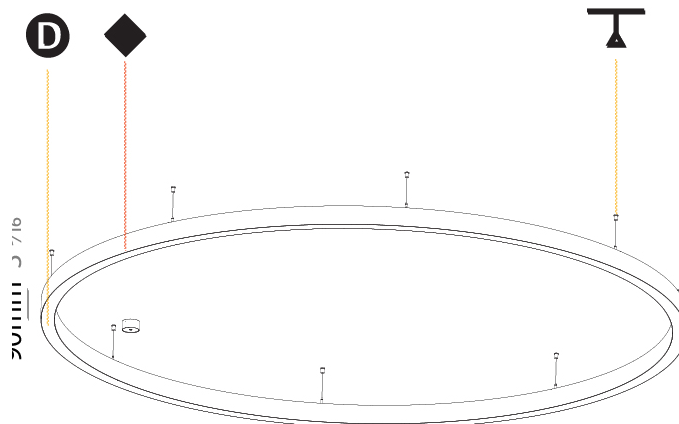

GENERAL

Series: Glorious
Subseries: Glorious Slim
Brand: Prolicht
Division: Architectural
Mounting Type: Suspension
Mounting Location: Ceiling
Subcategory: Ambient

PHYSICAL

Shape: Round
Diameter (mm): 3000
Diameter (in): 118 1/8
Height (mm): 90
Height (in): 3 9/16
Max. Overall Height (mm): 2090
Max. Overall Height (in): 82 5/16
Light Distribution: Direct / Indirect
Weight (kg): 31.716
Weight (lbs): 69.93
Diffuser: [PMMA - Opal or Micro-Prism](#)
Fixture Finish: [SSR / BKV / CWI / CRY / HAB / LAG / UFT / ITA / RUA / RUR / MIC / FTG / MYG / TWT / LOD / PUS / FRO / FUP / KIA / POP / BLS / SPG / MEY / GOH / GUM / CHC / COM / ABZ / JAG / OBR / MOS / ROR](#)
Fixture Material: Aluminum
Cable Details: 2000mm or 6000mm Transparent Cable

ELECTRICAL

Lamp Type: LED (Zhaga Standard)
Input Wattage (W): 224 / 112
Total Output Wattage (W): 192 / 84
Dimming: [Tri-Mode (Non-Dimming and Phase Dimming (120Vac only) and 0-10V Dimming)](#)
Driver Included: Yes
Driver Location: Integrated
Driver Type: Constant Current - Universal
Driver Class: Class 2
Input Voltage (V): 120 - 277
Constant Current (MA): 350

LED

Color Temperature (°K): [3000 / 3500 / 4000](#)
Max. Delivered Lumen (lm): 38980 / 39798 / 40610
CRI: >80 CRI
Lamp Life (hrs): 50000

OPTICAL

RATINGS AND CERTIFICATIONS

Certified By: Certified for North American Standards
IP rating: IP20

2870mm 113"

3000mm 118 1/8"