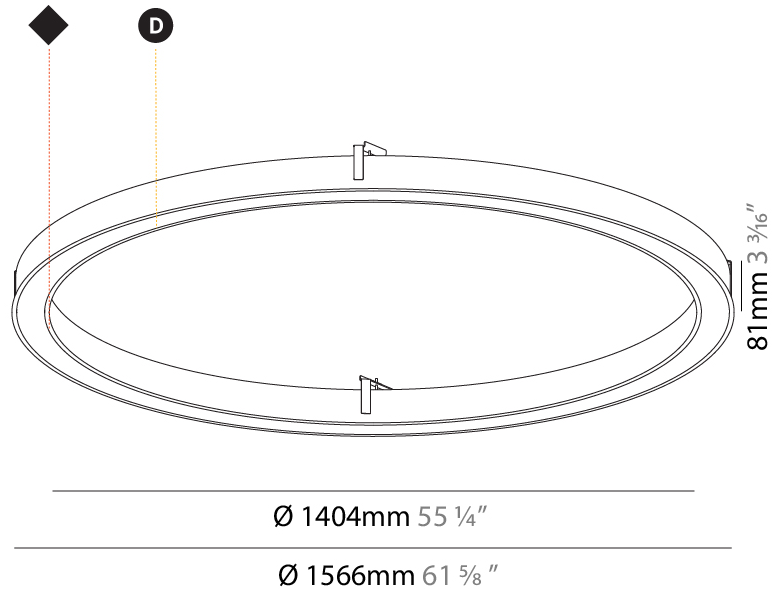

GENERAL

Series: Glorious
Subseries: Glorious Slim
Brand: Prolicht
Division: Architectural
Mounting Type: Recessed
Mounting Location: Ceiling
Subcategory: Ambient

PHYSICAL

Shape: Round
Diameter (mm): 1566
Diameter (in): 61 ⁵/₈
Height (mm): 81
Height (in): 3 ³/₁₆
Min. Recessing Depth (mm): 120
Min. Recessing Depth (in): 4 ³/₄
Light Distribution: Direct
Weight (kg): 14.042
Weight (lbs): 30.96
Diffuser: PMMA - Opal or Micro-Prism
Fixture Finish: SSR / BKV / CWI / CRY / HAB / LAG / UFT / ITA / RUA / RUR / MIC / FTG / MYG / TWT / LOD / PUS / FRO / FUP / KIA / POP / BLS / SPG / MEY / GOH / GUM / CHC / COM / ABZ / JAG / OBR / MOS / ROR
Fixture Material: Aluminum

ELECTRICAL

Lamp Type: LED (Zhaga Standard)
Input Wattage (W): 112
Total Output Wattage (W): 96
Dimming: Tri-Mode (Non-Dimming and Phase Dimming (120Vac only) and 0-10V Dimming)
Driver Included: Yes
Driver Location: Integrated
Driver Type: Constant Current - Universal
Driver Class: Class 2
Input Voltage (V): 120 - 277
Constant Current (MA): 350

LED

Color Temperature (°K): 3000 / 3500 / 4000
Max. Delivered Lumen (lm): 13580 / 13857 / 14140
CRI: >80 CRI
Efficiency (%): 0.884
Lamp Life (hrs): 50000

OPTICAL

RATINGS AND CERTIFICATIONS

Certified By: Certified for North American Standards
IP rating: IP20