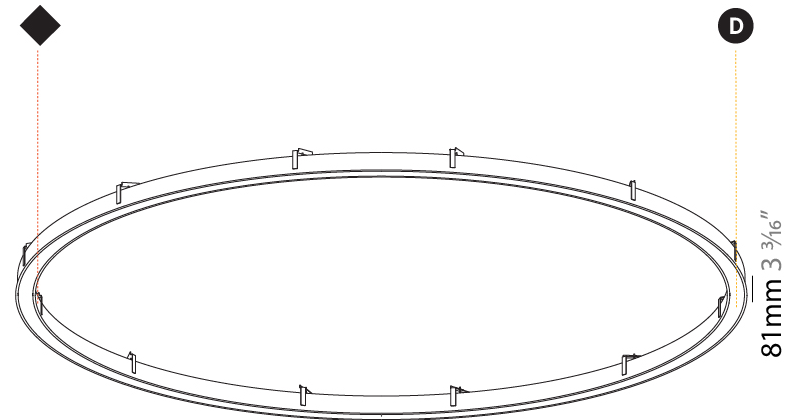

GENERAL

Series: Glorious
Subseries: Glorious Slim
Brand: Prolicht
Division: Architectural
Mounting Type: Recessed
Mounting Location: Ceiling
Subcategory: Ambient

PHYSICAL

Shape: Round
Diameter (mm): 5216
Diameter (in): 205 ³/₈
Height (mm): 81
Height (in): 3 ³/₁₆
Min. Recessing Depth (mm): 120
Min. Recessing Depth (in): 4 ³/₄
Light Distribution: Direct
Weight (kg): 47.924
Weight (lbs): 106.00
Diffuser: PMMA - Opal or Micro-Prism
Fixture Finish: SSR / BKV / CWI / CRY / HAB / LAG / UFT / ITA / RUA / RUR / MIC / FTG / MYG / TWT / LOD / PUS / FRO / FUP / KIA / POP / BLS / SPG / MEY / GOH / GUM / CHC / COM / ABZ / JAG / OBR / MOS / ROR
Fixture Material: Aluminum
Cut-out Measurements: 5207mm / 205" x 5063mm / 199 5/16"

ELECTRICAL

Lamp Type: LED (Zhaga Standard)
Input Wattage (W): 392
Total Output Wattage (W): 336
Dimming: Tri-Mode (Non-Dimming and Phase Dimming (120Vac only) and 0-10V Dimming)
Driver Included: Yes
Driver Location: Integrated
Driver Type: Constant Current - Universal
Driver Class: Class 2
Input Voltage (V): 120 - 277
Constant Current (MA): 350

LED

Color Temperature (°K): 3000 / 3500 / 4000
Max. Delivered Lumen (lm): 47520 / 48510 / 49500
CRI: >80 CRI
Efficiency (%): 0.884
Lamp Life (hrs): 50000

OPTICAL

RATINGS AND CERTIFICATIONS

Certified By: Certified for North American Standards
IP rating: IP20

Ø 5054mm 199"

Ø 5216mm 205 ³/₈ "

5207mm x 5063mm
205" x 199 ⁵/₁₆ "

120mm
4 ³/₄ "

10 - 30mm
³/₈" - 1 ³/₁₆ "