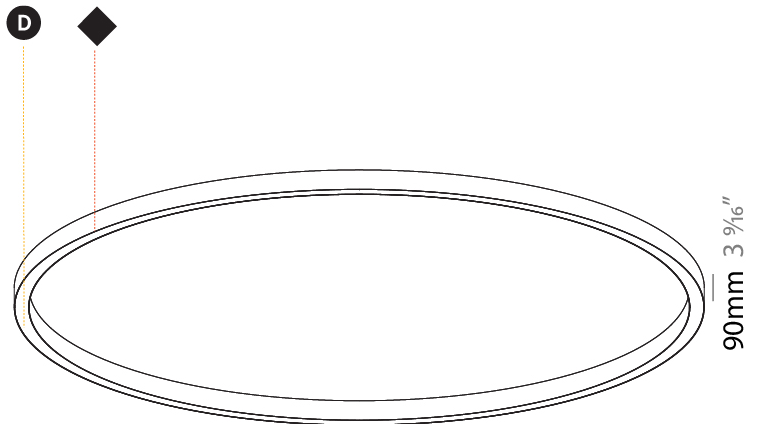

1. To build a product code in our configurator select the specify button on the base model # product page
2. To build a manual product code on this datasheet choose from the options listed below in blue font and add the suffix to the base model #

GENERAL

Series: Glorious
Subseries: Glorious Slim
Brand: Prolicht
Division: Architectural
Mounting Type: Surface
Mounting Location: Ceiling
Subcategory: Ambient

PHYSICAL

Shape: Round
Diameter (mm): 3000
Diameter (in): 118 7/8
Height (mm): 90
Height (in): 3 9/16
Light Distribution: Direct
Weight (kg): 26.284
Weight (lbs): 57.83
Diffuser: PMMA - Opal or Micro-Prism
Fixture Finish: SSR / BKV / CWI / CRY / HAB / LAG / UFT / ITA / RUA / RUR / MIC / FTG / MYG / TWT / LOD / PUS / FRO / FUP / KIA / POP / BLS / SPG / MEY / GOH / GUM / CHC / COM / ABZ / JAG / OBR / MOS / ROR
Fixture Material: Aluminum

ELECTRICAL

Lamp Type: LED (Zhaga Standard)
Input Wattage (W): 224
Total Output Wattage (W): 192
Dimming: Tri-Mode (Non-Dimming and Phase Dimming (120Vac only) and 0-10V Dimming)
Driver Included: Yes
Driver Location: Integrated
Driver Type: Constant Current - Universal
Driver Class: Class 2
Input Voltage (V): 120 - 277
Constant Current (MA): 350

LED

Color Temperature (°K): 3000 / 3500 / 4000
Max. Delivered Lumen (lm): 27160 / 27724 / 28290
CRI: >80 CRI
Efficiency (%): 88.4
Lamp Life (hrs): 50000

OPTICAL

RATINGS AND CERTIFICATIONS

Certified By: Certified for North American Standards
IP rating: IP20

Ø 2870mm 113"

Ø 3000mm 118 7/8 "