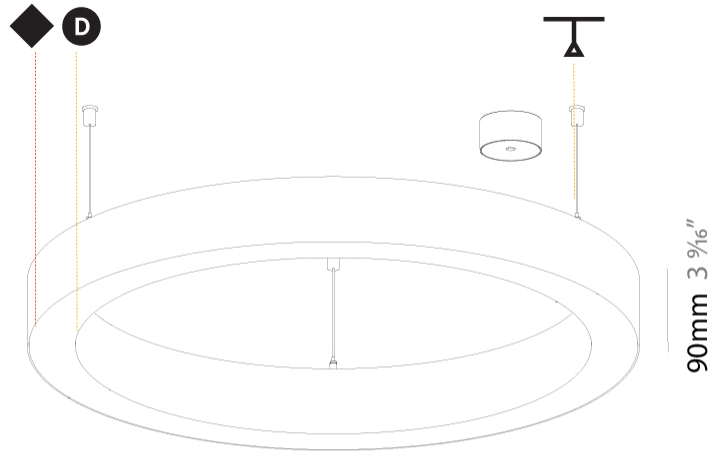

GENERAL

Series: Glorious
Subseries: Glorious Slim
Brand: Prolicht
Division: Architectural
Mounting Type: Suspension
Mounting Location: Ceiling
Subcategory: Ambient

PHYSICAL

Shape: Round
Diameter (mm): 800
Diameter (in): 31 1/2
Height (mm): 90
Height (in): 3 9/16
Max. Overall Height (mm): 2090
Max. Overall Height (in): 82 5/16
Light Distribution: Direct
Weight (kg): 6.772
Weight (lbs): 14.93
Diffuser: [PMMA - Opal or Micro-Prism](#)
Fixture Finish: [SSR / BKV / CWI / CRY / HAB / LAG / UFT / ITA / RUA / RUR / MIC / FTG / MYG / TWT / LOD / PUS / FRO / FUP / KIA / POP / BLS / SPG / MEY / GOH / GUM / CHC / COM / ABZ / JAG / OBR / MOS / ROR](#)
Fixture Material: Aluminum
Cable Details: 2000mm or 6000mm Transparent Cable

ELECTRICAL

Lamp Type: LED (Zhaga Standard)
Input Wattage (W): 52.1
Total Output Wattage (W): 48
Dimming: [Tri-Mode (Non-Dimming and Phase Dimming (120Vac only) and 0-10V Dimming)](#)
Driver Included: Yes
Driver Location: Integrated
Driver Type: Constant Current - Universal
Driver Class: Class 2
Input Voltage (V): 120 - 277
Constant Current (MA): 350

LED

Color Temperature (°K): [2700 / 3000 / 3500 / 4000](#)
Max. Delivered Lumen (lm): 6237 / 6388 / 4979 / 6768
Nominal Lumen (lm): 7955 / 8148 / 6351 / 8632
CRI: >80 CRI
Efficiency (%): 88
Lamp Life (hrs): 50000

OPTICAL

Beam Angle: 110

RATINGS AND CERTIFICATIONS

Certified By: Certified for North American Standards
IP rating: IP20

Ø 670mm 26 3/8"

Ø 800mm 31 1/2"