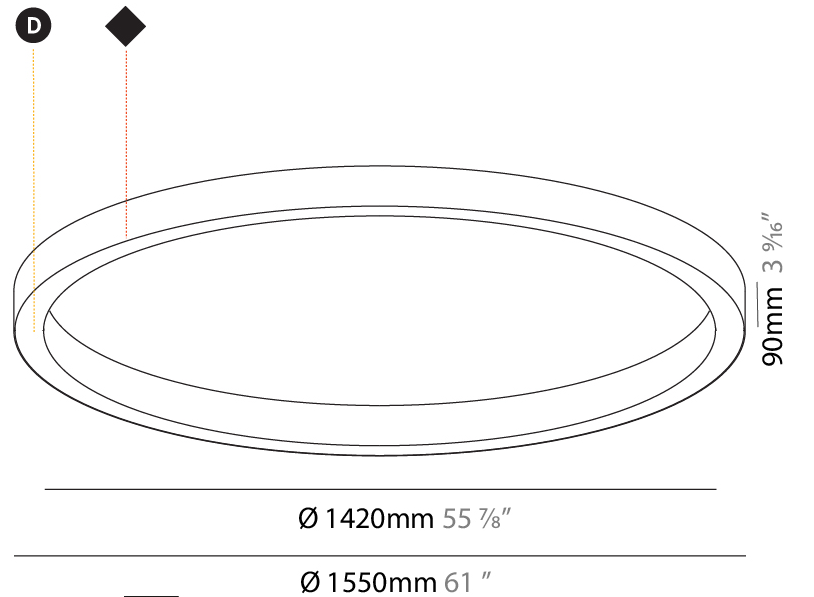

1. To build a product code in our configurator select the specify button on the base model # product page
2. To build a manual product code on this datasheet choose from the options listed below in blue font and add the suffix to the base model #

GENERAL

Series: Glorious
Subseries: Glorious Slim
Brand: Prolicht
Division: Architectural
Mounting Type: Surface
Mounting Location: Ceiling
Subcategory: Ambient

PHYSICAL

Shape: Round
Diameter (mm): 1550
Diameter (in): 61
Height (mm): 90
Height (in): 3 ⁹/₁₆
Light Distribution: Direct
Weight (kg): 13.709
Weight (lbs): 30.16
Diffuser: PMMA - Opal or Micro-Prism
Fixture Finish: SSR / BKV / CWI / CRY / HAB / LAG / UFT / ITA / RUA / RUR / MIC / FTG / MYG / TWT / LOD / PUS / FRO / FUP / KIA / POP / BLS / SPG / MEY / GOH / GUM / CHC / COM / ABZ / JAG / OBR / MOS / ROR
Fixture Material: Aluminum

ELECTRICAL

Lamp Type: LED (Zhaga Standard)
Input Wattage (W): 112
Total Output Wattage (W): 96
Dimming: Tri-Mode (Non-Dimming and Phase Dimming (120Vac only) and 0-10V Dimming)
Driver Included: Yes
Driver Location: Integrated
Driver Type: Constant Current - Universal
Driver Class: Class 2
Input Voltage (V): 120 - 277
Constant Current (MA): 350

LED

Color Temperature (°K): 3000 / 3500 / 4000
Max. Delivered Lumen (lm): 13580 / 13857 / 14140
CRI: >80 CRI
Efficiency (%): 88.4
Lamp Life (hrs): 50000

OPTICAL

RATINGS AND CERTIFICATIONS

Certified By: Certified for North American Standards
IP rating: IP20